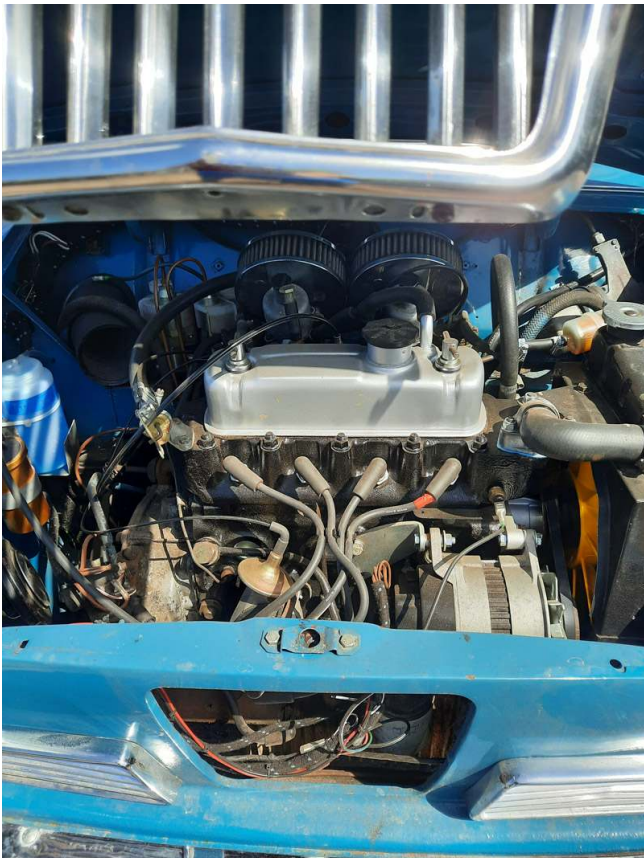

[All adverts are the responsibility of the advertiser and not Bristol Area MG Owners Club]