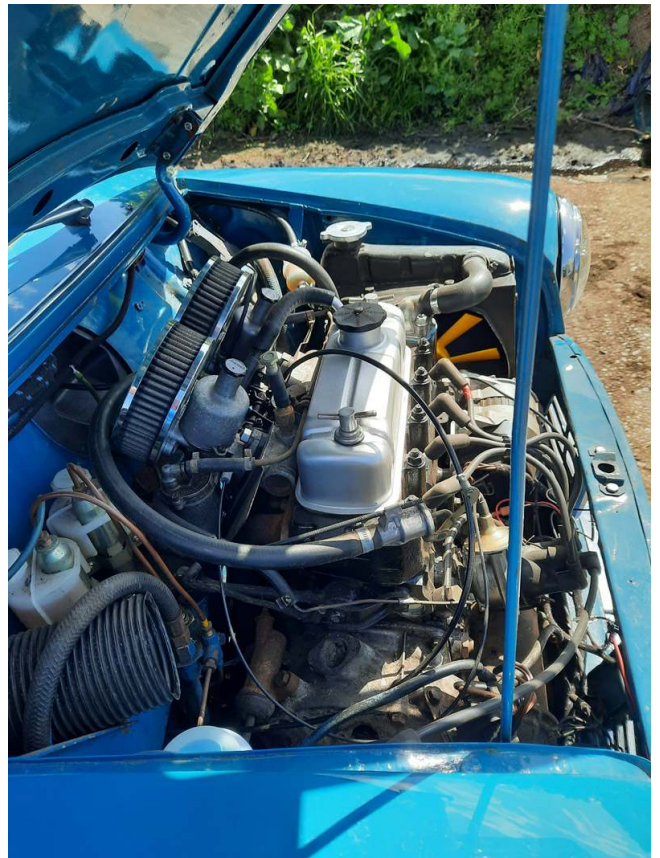

[All adverts are the responsibility of the advertiser and not Bristol Area MG Owners Club]